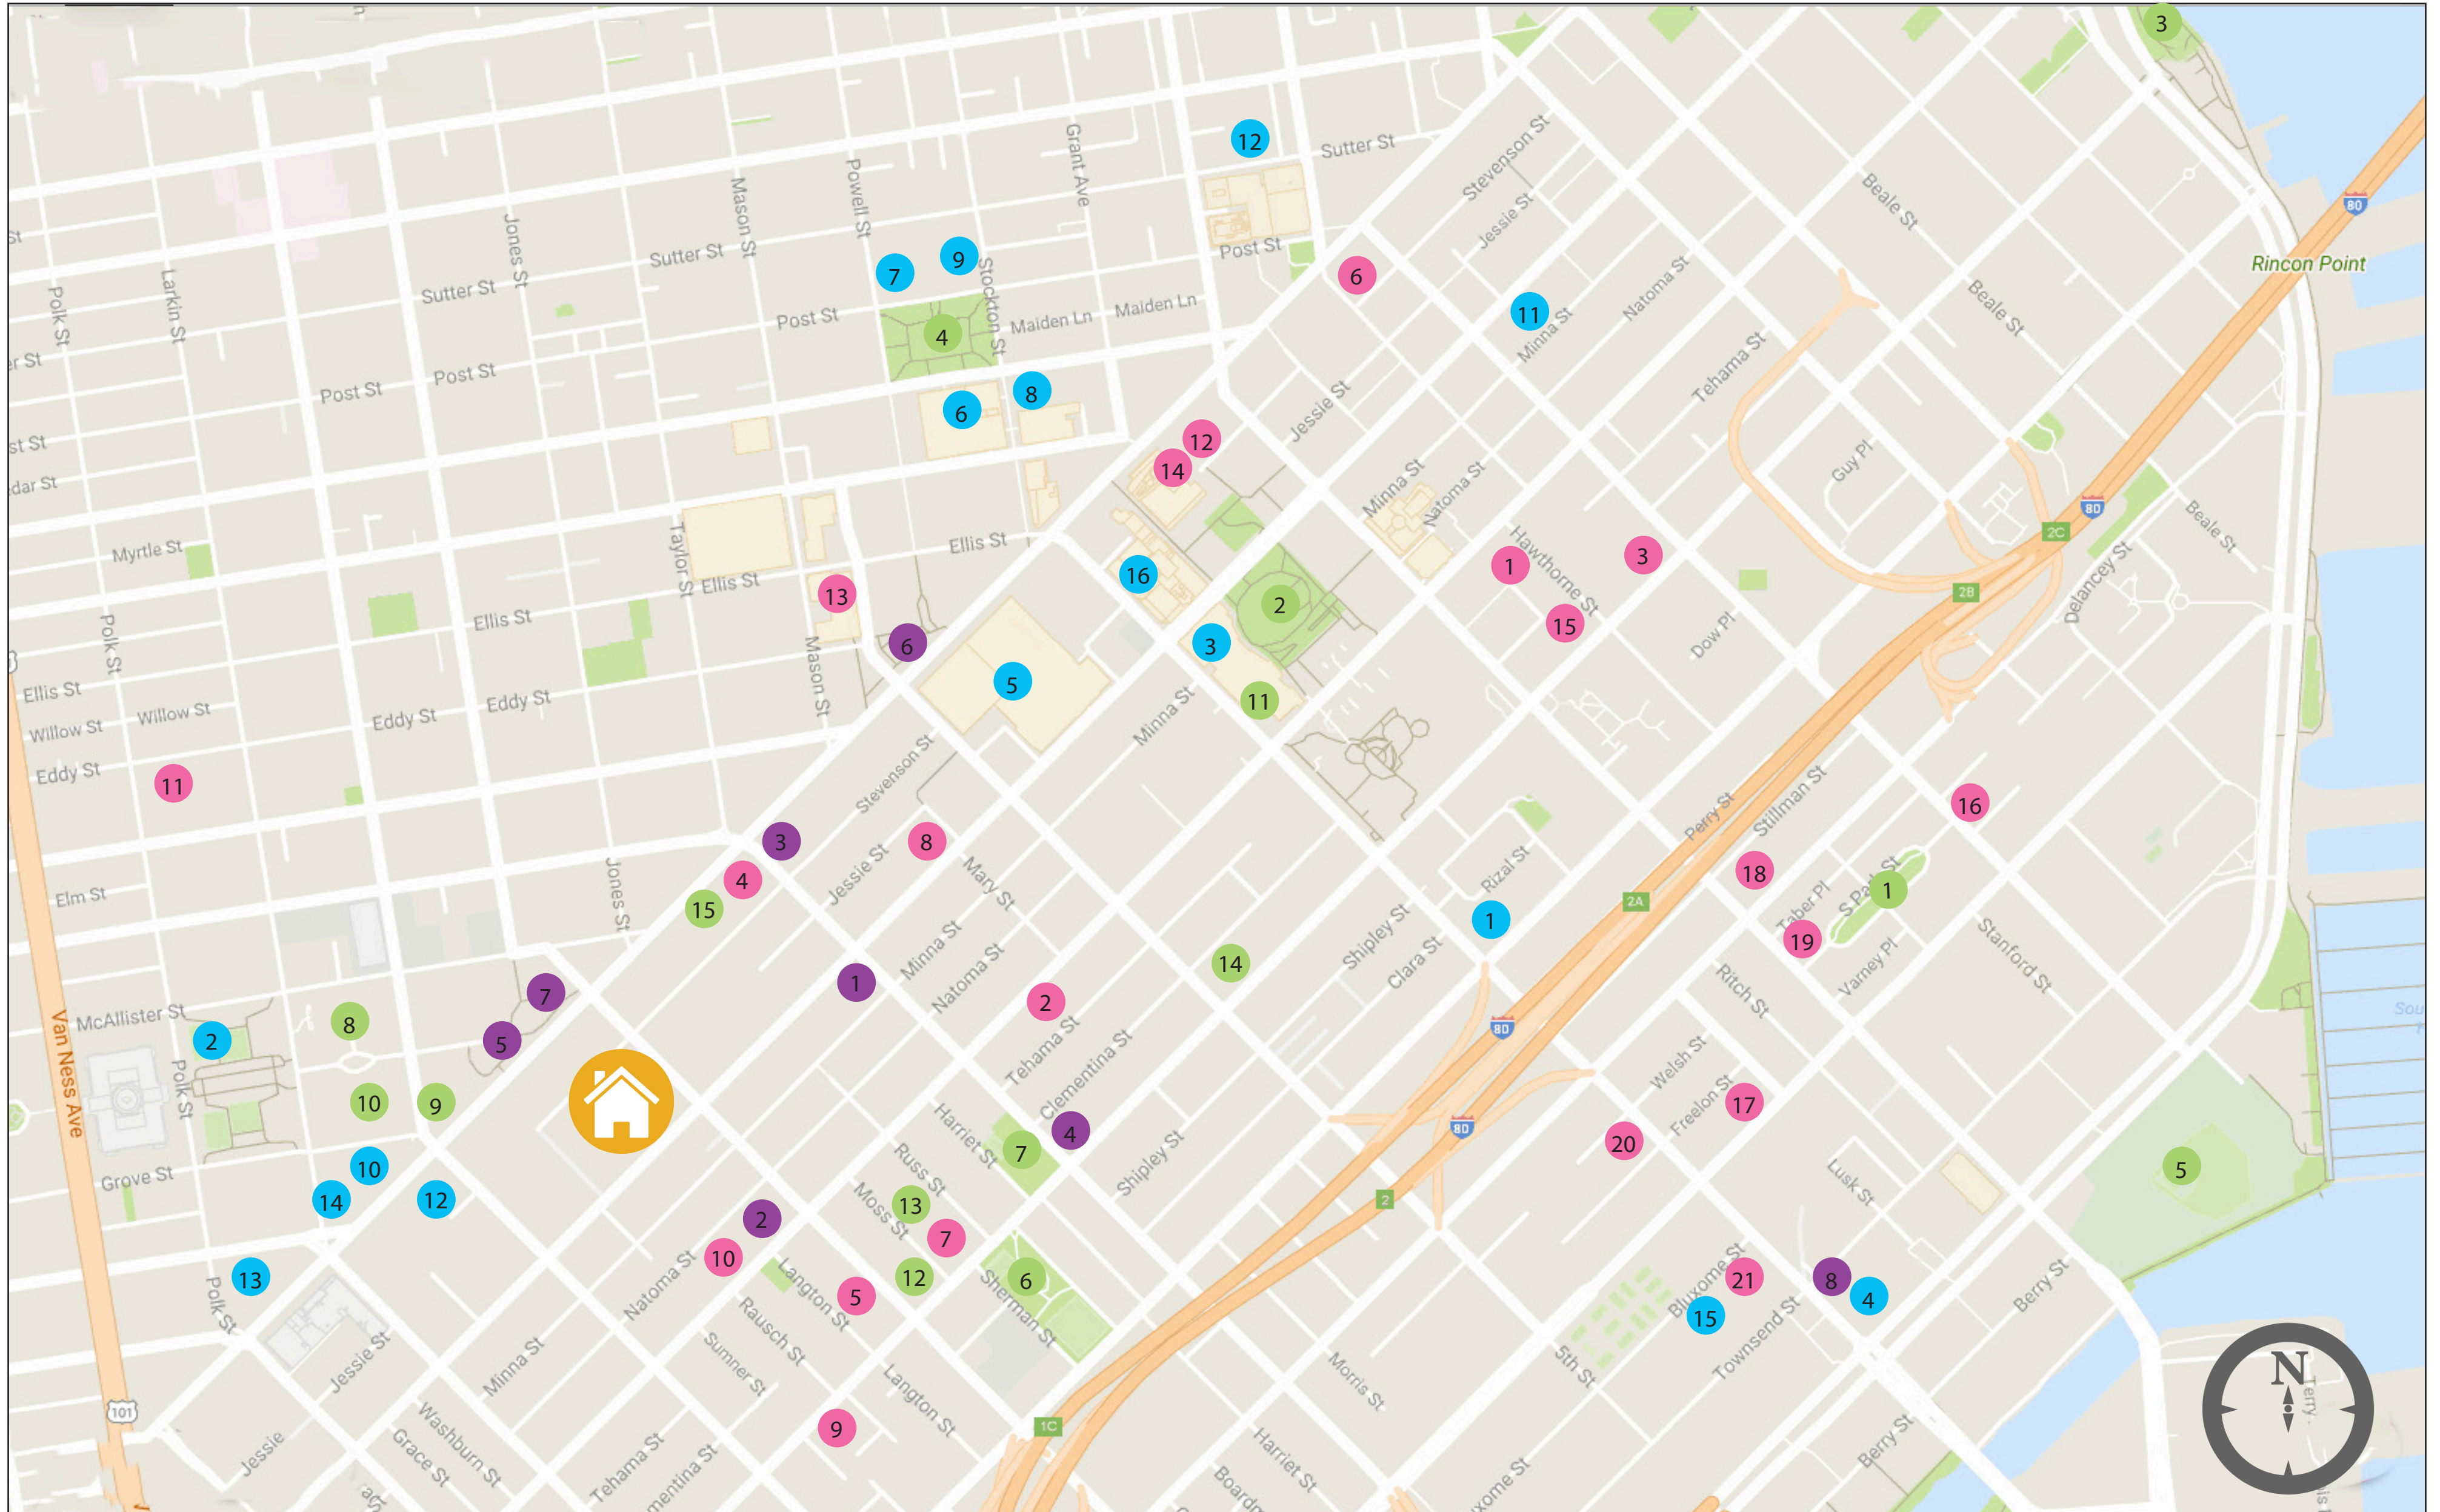

# 1160 Mission Street #2208 - Neighborhood Amenities

## GROCERIES & ERRANDS

1. Whole Foods Market
2. Off the Grid: Civic Center
3. City Target
4. Safeway
5. Westfield San Francisco Center
6. Macy's
7. Saks Fifth Avenue
8. Neiman Marcus
9. Apple Store
10. Wells Fargo
11. Bank of America
12. Chase Bank
13. US Post Office
14. Mailbox For You
15. UPS
16. FedEx

## RECREATIONAL & FITNESS

1. South Park
2. Yerba Buena Gardens
3. Rincon Park
4. Union Square
5. AT&T Park
6. Victoria Manalo Draves Park
7. Gene Friend Recreation Center
8. Asian Art Center
9. SHN Orpheum Theater
10. San Francisco Public Library
11. AMC Theater
12. Bike Connection
13. Jon Ly Fitness
14. CORE40 SoMa
15. Open Gym San Francisco

**Rider's Paradise**  
World-class public transportation.

**Walker's Paradise**  
Daily errands do not require a car.

**Biker's Paradise**  
Flat as pancake, excellent bike lanes.